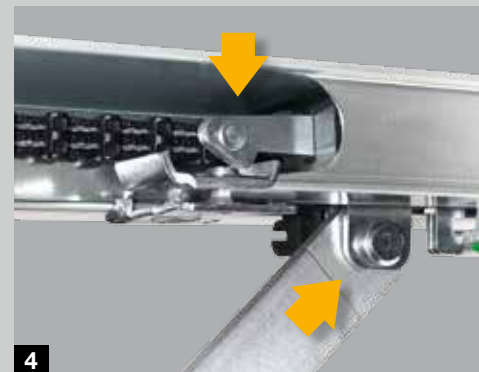

Quality from Europe's no.1 makes all the difference.

Good thermal insulation

The RenoMatic sectional garage door is double-skinned and insulated. The door travel is pleasantly quiet thanks to the 42 mm thick sections. The sections have a polyester-primer coating on the outside **1**. We supply the inside of the sections in silver-coloured galvanization with protective paint **2**. The tension spring assembly with the patented spring-in-spring system or the torsion spring with tested spring safety device protects the door leaf against falling. Thanks to the good thermal insulation, the doors are an excellent choice if your garage is directly attached to the house or if there is access from the garage to the house.

Optimum long-term protection

A non-brittle, 4 cm plastic frame shoe **3** offers long-term protection against corrosion of your door, even with waterlogging, which is unmatched by competitor solutions. The frame shoe completely covers the frame in the area susceptible to rust. Only this offers true long-term protection.

Increased burglary protection

The sectional garage door RenoMatic is equipped with automatic door locking **4**. When the garage door is closed, the anti-lift kit automatically engages in the operator boom's stop, then locks immediately and is secured against forced opening. This door locking functions purely mechanically and therefore continues to secure the door even without an operator motor or in the event of a power failure.