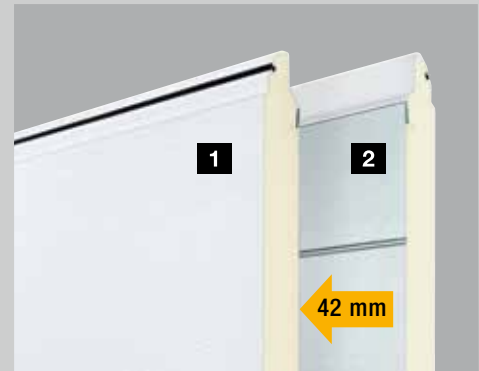

Quality from Europe's no.1 makes all the difference.

Good thermal insulation

The RenoMatic sectional garage door is double-skinned and insulated. The door travel is pleasantly quiet thanks to the 42 mm thick sections. The sections have a polyester-primer coating on the outside **1**. We supply the inside of the sections in silver-coloured galvanization with protective paint **2**. The tension spring assembly with the patented spring-in-spring system or the torsion spring with tested spring safety device protects the door leaf against falling. Thanks to the good thermal insulation, the doors are an excellent choice if your garage is directly attached to the house or if there is access from the garage to the house.